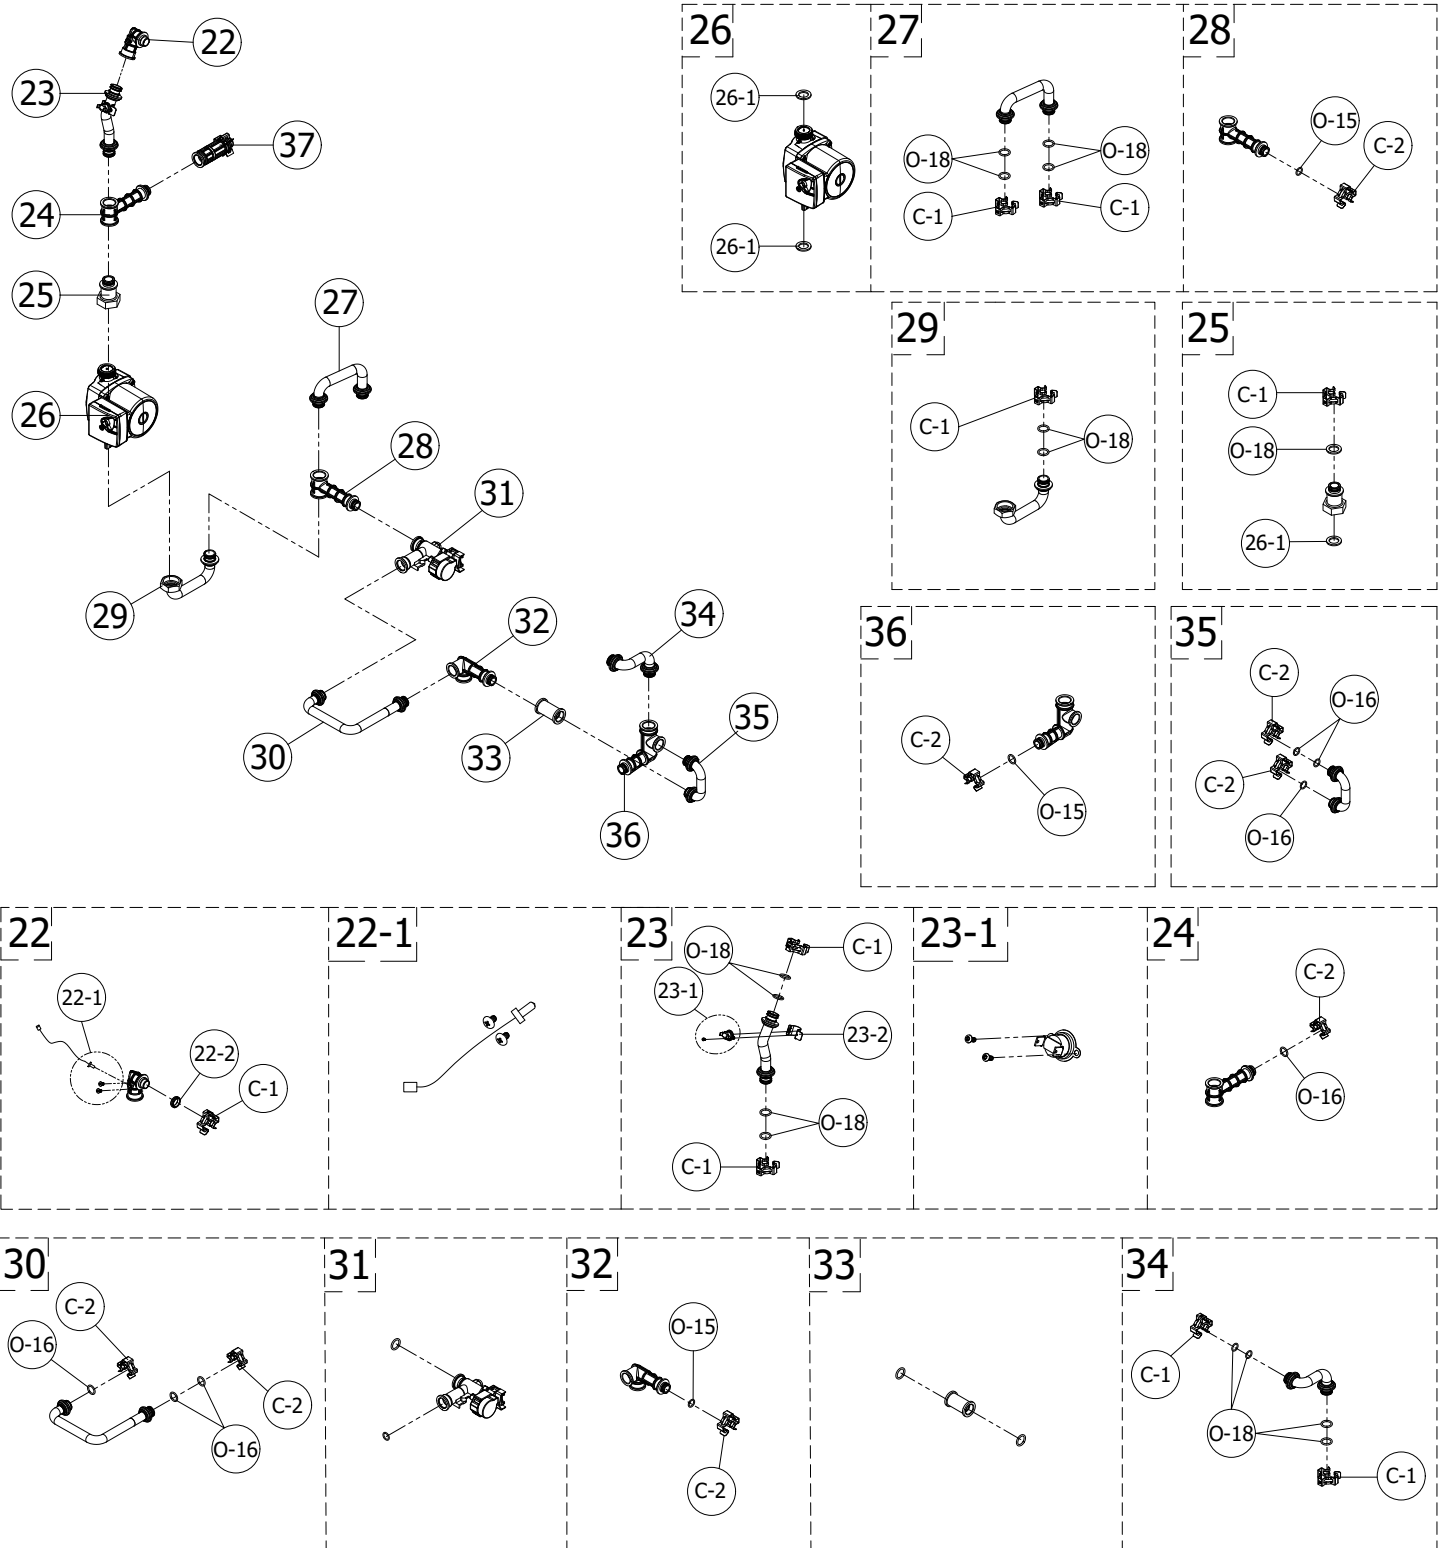

Infiniti® GR Tankless Water Heater

Infiniti® GR Tankless Water Heater

IOM Ref	Part Number	Description
22	ST1106	Hot water Outlet Block Assembly
22-1	ST1230	Hot Water Temperature Sensor Assembly
22-2	ST1218	Block Packing
23	ST1107	Hot Water Outlet Pipe 1 Assembly'(Premium)
23-1	ST1231	Overheat Switch 95°C Assembly
23-2	ST1167	Overheat Switch Bracket
24	ST1108	Water Chamber Block Assembly'
25	ST1109	Pump Block Assembly'
26	ST1110	Circulation Pump Assembly'
26-1	ST1246	25A Packing 10 pcs
27	ST1111	Hot Water Outlet Pipe 2 Assembly'(Premium)
28	ST1112	Mixing Block Assembly'
29	ST1113	Pump Outlet Pipe Assembly'
30	ST1124	Mixing Pipe Assembly'(Premium)
31	ST1232	Water Mixing Valve Assembly
32	ST1114	Recirculation Block Assembly'
33	ST1233	Recirculation Flow Sensor Assembly
34	ST1115	Cold Water Inlet Pipe Assembly'(Premium)
35	ST1116	Recirculation Pipe Assembly'
36	ST1117	Cold Water Inlet Block Assembly'(Premium)
37	ST1094	Water Chamber ASSY'
C-1	ST1166	Star CLIP (Large)
C-2	ST1054	Star CLIP (Small)
O-15	ST1193	O-ring(P15)
O-16	ST1194	O-ring(P16)
O-18	ST1195	O-ring(P18)