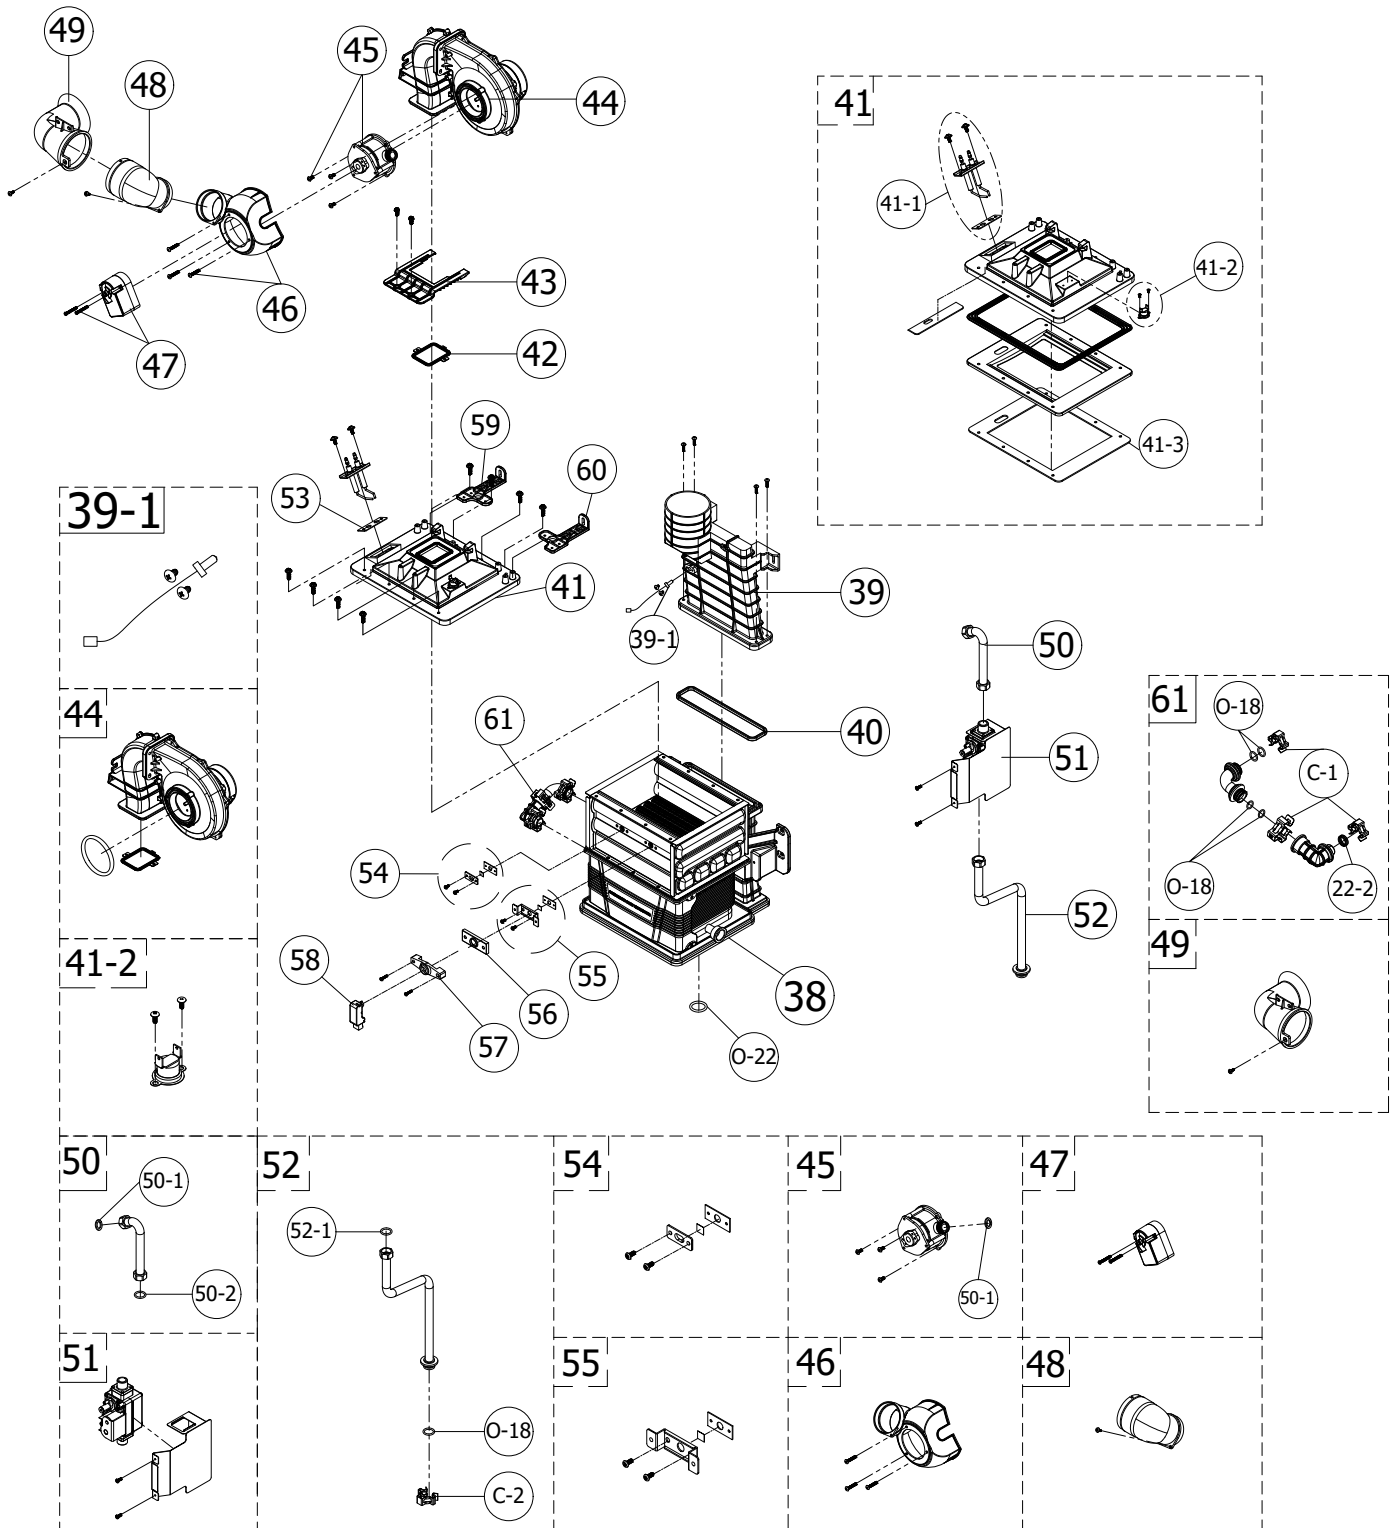

Infiniti® GR Tankless Water Heater

Infiniti® GR Tankless Water Heater

IOM Ref	Part Number	Description
38	ST1118	Heat Exchanger ASSY'(Premium)
39	ST1134	Exhaust Pipe Upper
39-1	ST1031	Exhaust Temperature Sensor
40	ST1248	Exhaust Packing 5 pcs
41	ST1119	Burner ASSY'
41-1	ST1204	Ignition Rod ASS'Y
41-2	ST1234	Burner High Limit Switch ASSY'
41-3	ST1199	Burner Gasket
42	ST1191	Burner Head Packing
43	ST1136	Burner Head Bracket
44	ST1120	Blower ASSY'
45	ST1147	MIXER ASSY' KIT_NG
45	ST1148	MIXER ASSY' KIT_LP
46	ST1205	AGM (Cover) ASSY'
47	ST1255	AGM (Actuator)
48	ST1235	Silencer Elbow ASSY'
49	ST1236	Silencer Body ASSY'
50	ST1121	Gas Pipe (upper) ASSY'
50-1	ST1188	Gas Mixer Packing
50-2	ST1247	15A Packing(Green) 10 pcs
51	ST1122	Gas Valve ASSY'
52	ST1123	Gas Pipe (lower) ASSY'(Premium)
52-1	FT1645	15A Packing
53	ST1198	Ignition Rod Gasket
54	ST1095	Flame Observation ASSY'
55	ST1096	Flame Detector Sensor ASSY'
56	ST1165	Flame Detector Sensor Cover
57	ST1187	Flame Detector Sensor Bracket
58	FT1327	Flame Detector Sensor
59	ST1137	Burner Bracket (Left)
60	ST1138	Burner Bracket (Right)
61	ST1254	HEX Connection Pipe ASSY'
C-2	ST1054	Star CLIP (Small)
O-18	ST1195	O-RING(P18)
O-22	ST1245	O ring P22 10 pcs