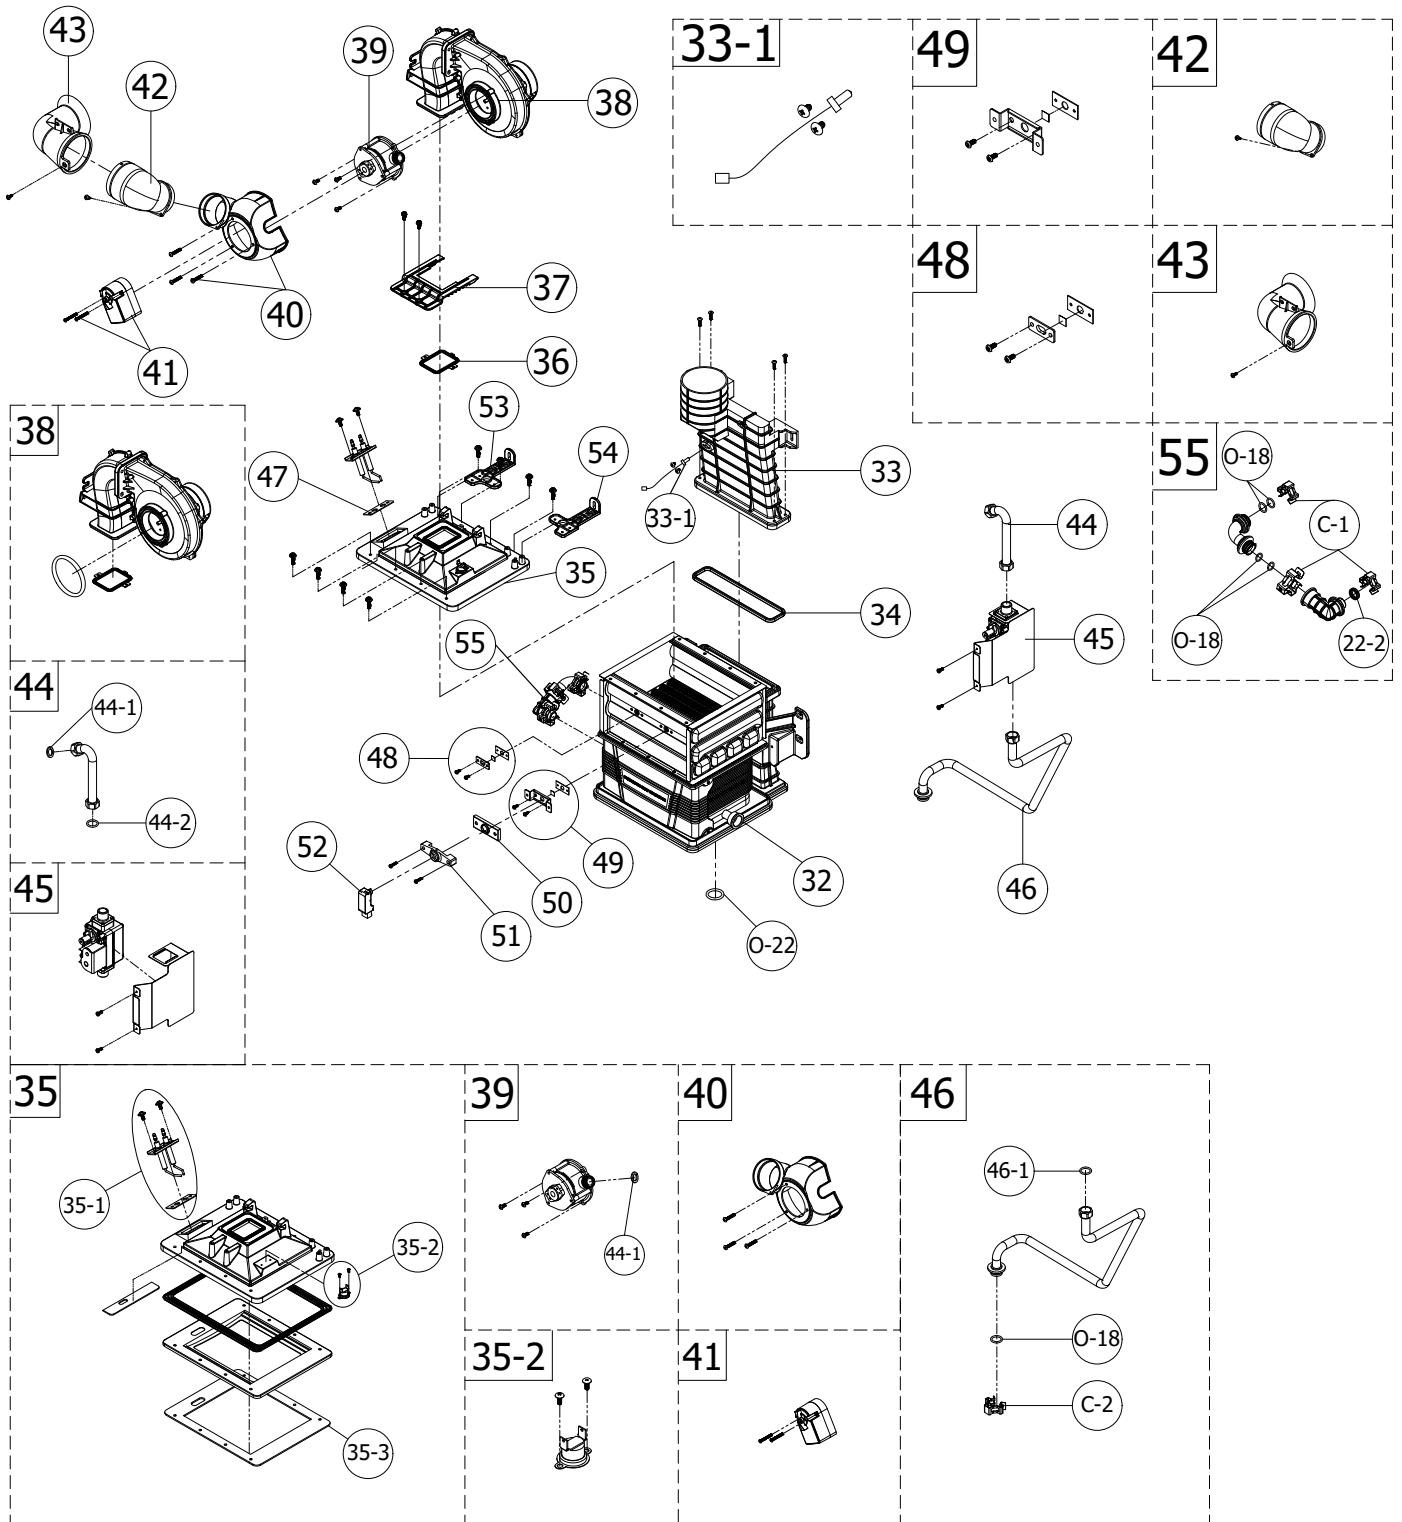

Infiniti® GS Tankless Water Heater

Infiniti® GS Tankless Water Heater

IOM Ref	Part Number	Description
32	ST1202	Heat Exchanger ASSY'(Standard)
33	ST1134	Exhaust Pipe Upper
33-1	ST1031	Exhaust Temperature Sensor
34	ST1248	Exhaust Packing 5 pcs
35	ST1119	Burner ASSY'
35-1	ST1204	Ignition Rod ASS'Y
35-2	ST1234	Burner High Limit Switch ASSY'
35-3	ST1199	Burner Gasket
36	ST1191	Burner Head Packing
37	ST1136	Burner Head Bracket
38	ST1120	Blower ASSY'
39	ST1147	MIXER ASSY' KIT_NG
39	ST1148	MIXER ASSY' KIT_LP
40	ST1205	AGM (Cover) ASSY'
41	ST1255	AGM (Actuator)
42	ST1235	Silencer Elbow ASSY'
43	ST1236	Silencer Body ASSY'
44	ST1121	Gas Pipe (upper) ASSY'
44-1	ST1188	Gas Mixer Packing
44-2	ST1247	15A Packing(Green) 10 pcs
45	ST1122	Gas Valve ASSY'
46	ST1132	Gas Pipe (lower) ASSY'(Standard)
46-1	FT1645	15A Packing
47	ST1198	Ignition Rod Gasket
48	ST1095	Flame Observation ASSY'
49	ST1096	Flame Detector Sensor ASSY'
50	ST1165	Flame Detector Sensor Cover
51	ST1187	Flame Detector Sensor Bracket
52	FT1327	Flame Detector Sensor
53	ST1137	Burner Bracket (Left)
54	ST1138	Burner Bracket (Right)
55	ST1254	HEX Connection Pipe ASSY'
C-2	ST1054	Star CLIP (Small)
O-18	ST1195	O-RING(P18)
O-22	ST1245	O ring P22 10 pcs