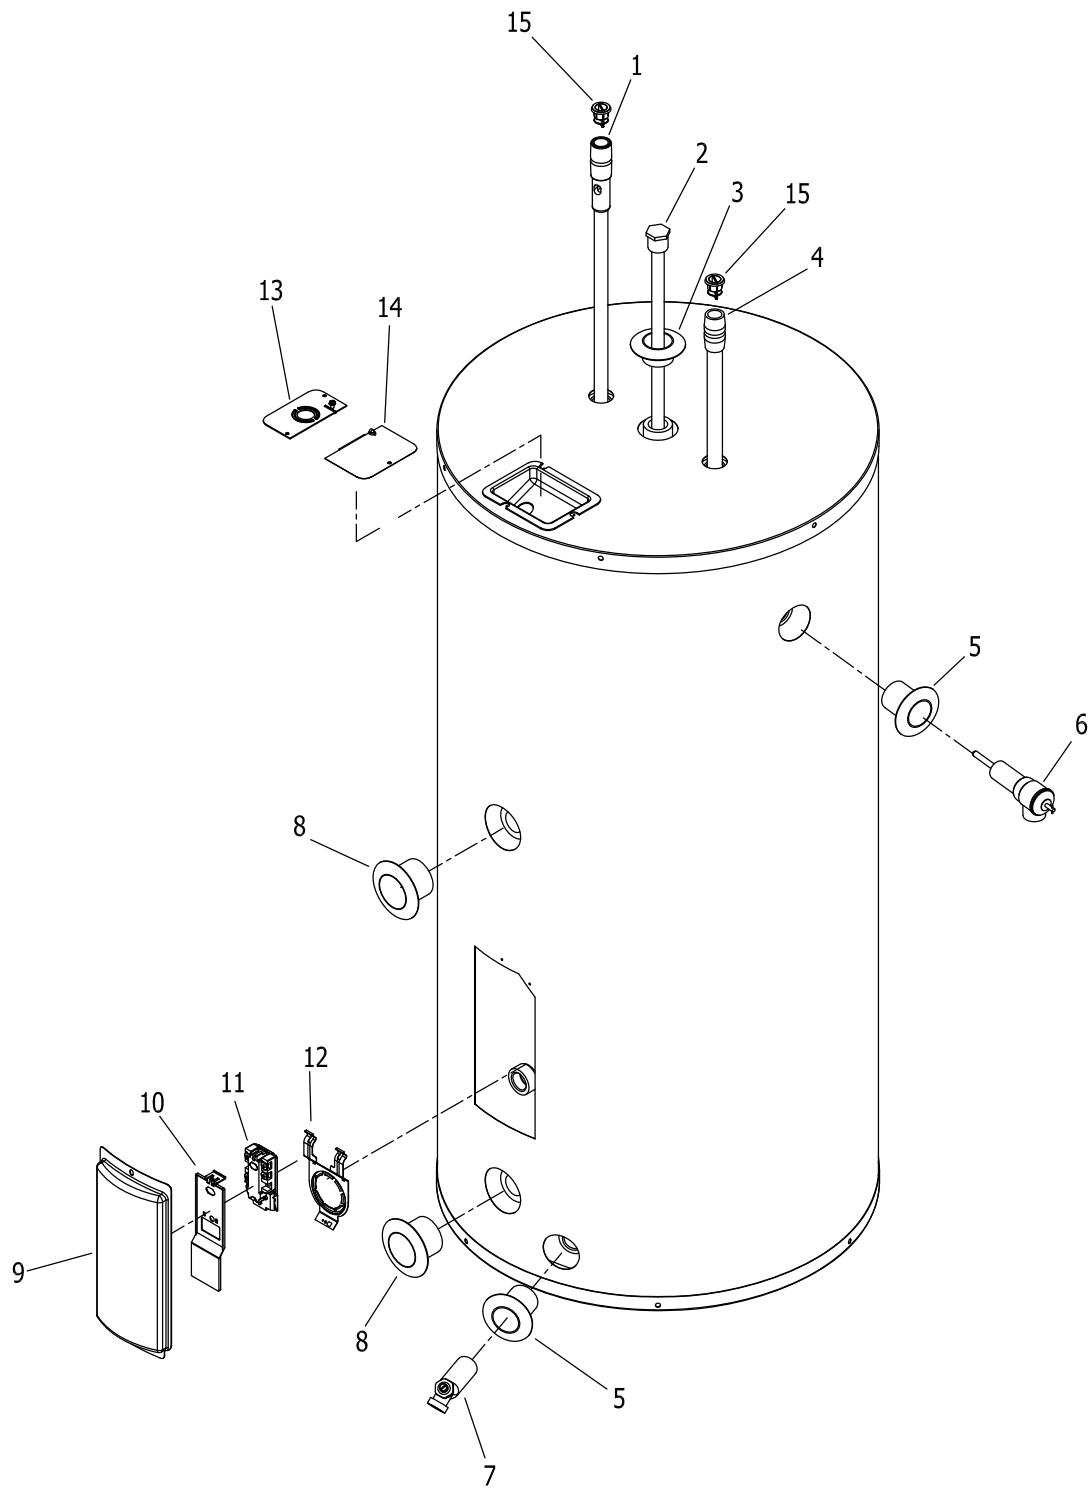

RESIDENTIAL INDIRECT REPLACEMENT PARTS LIST

PowerStor® Series Double-Wall Indirect (DW) Models

Models Covered:

DW240L

DW250L

DW265L

DW280L

***Denotes warranty year**

Effective: October, 2024
ECO 8780

**NOTE: BOTH MODEL AND SERIAL
NUMBERS ARE REQUIRED FOR
ORDERING REPLACEMENT PARTS**

Dimensions and specifications
subject to change without notice.

WARNING
CANCER AND REPRODUCTIVE HARM
WWW.P65WARNINGS.CA.GOV

As required by the state of California Proposition 65.

Item	Description	Model	Model	Model	Model
		DW240L	DW250L	DW265L	DW280L
1	Hot Water Outlet/Anode 3/4 NPT (Aluminum) #	415-55484-00	415-55484-00	415-55484-00	415-55484-00
2	Anode (Aluminum) Hex Head #	415-55485-00	415-55485-00	415-55485-00	415-55485-00
	Anode (A420 Aluminum) Hex Head #	415-55487-00	415-55487-00	415-55487-00	415-55487-00
3	Escutcheon (1")	239-41336-00	239-41336-00	239-41336-00	239-41336-00
4	Cold Water Inlet Dip Tube, Pex	415-51230-19	415-51230-10	415-51230-19	415-51230-19
5	Escutcheon (1 1/2")	239-41337-00	239-41337-00	239-41337-00	239-41337-00
6	T&P Relief Valve	415-40594-02	415-40594-02	415-40594-02	415-40594-02
7	Brass Drain Valve	415-42351-02	415-42351-02	415-42351-02	415-42351-02
8	Escutcheon (Coil Fitting)	239-47978-00	239-47978-00	239-47978-00	239-47978-00
9	Access Cover	243-36618-02	243-36618-02	243-36618-02	243-36618-02
10	Thermostat Protector	223-50125-00	223-50125-00	223-50125-00	223-50125-00
11	Thermostat With High Limit	219-50691-00	219-50691-00	219-50691-00	219-50691-00
12	Thermostat Mounting Bracket	239-44478-00	239-44478-00	239-44478-00	239-44478-00
13	Cover Conduit/Ground /w Ground Screw	239-55386-00	239-55386-00	239-55386-00	239-55386-00
14	Cover Junction Box	243-39452-00	243-39452-00	243-39452-00	243-39452-00
15	Heat Trap Kit	265-51572-00	265-51572-00	265-51572-00	265-51572-00