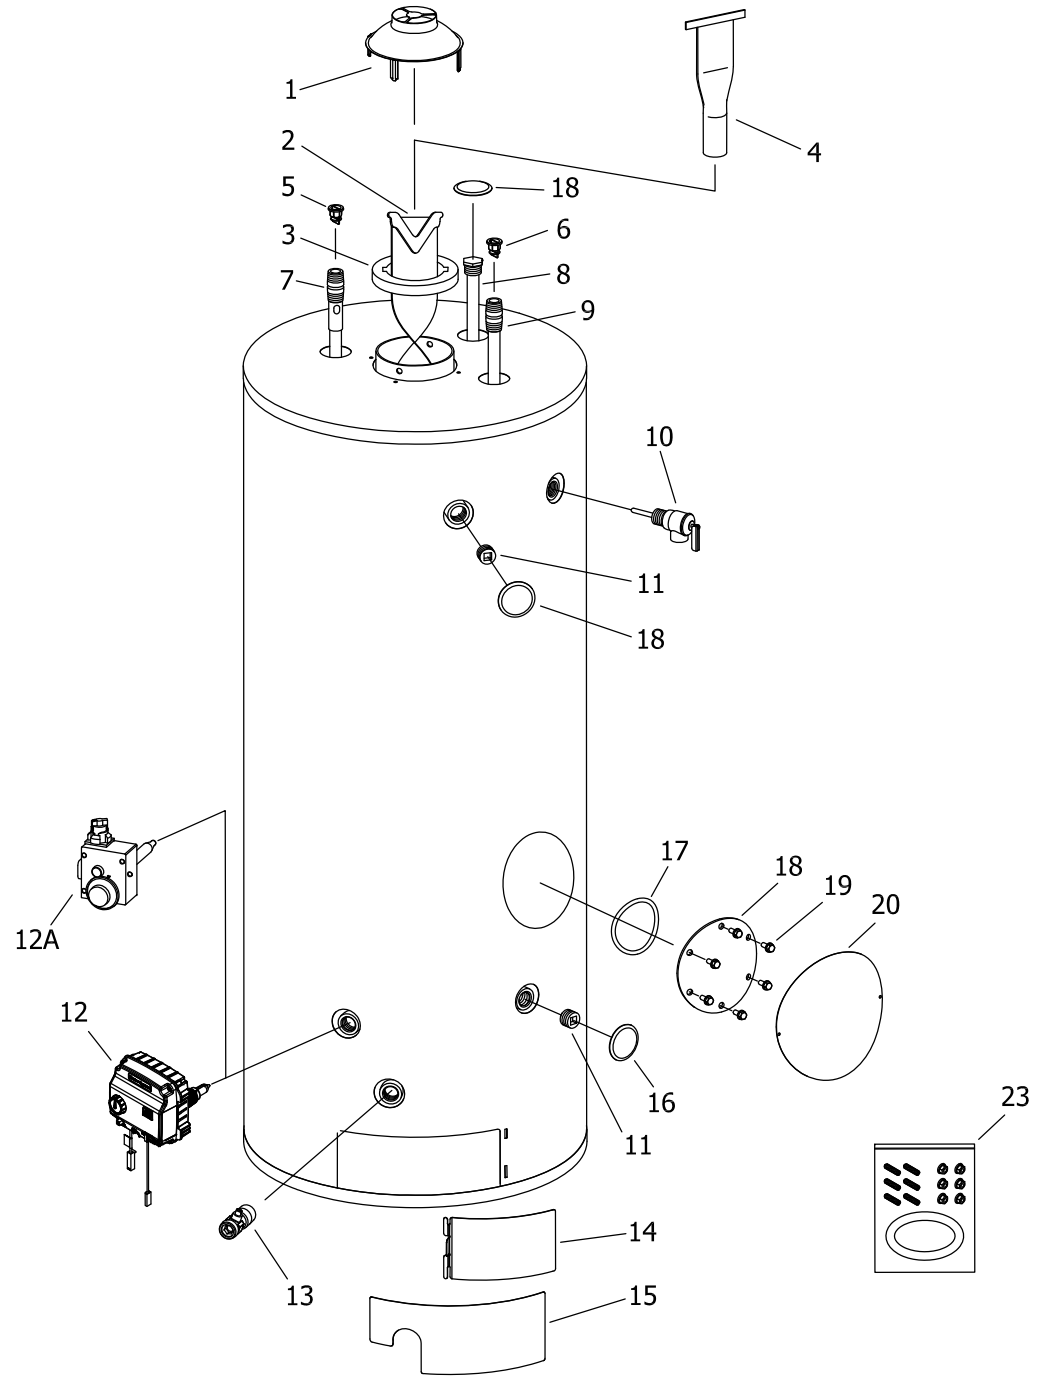

⁰ Serial # prior to EF10694503

¹ Serial # EF10694504 and after

² Serial # prior to FE11932653

Item	Description	Model	Model	Model	Model	Model	Model	Model
		MI100T*(CX,CN)	MI100T*(BN,SX)	25X78(B,S)3(N,X)	55X80(B,S)3(N,X)	65T65*(B,E)*(N,X)	75T80*(B,S)*(N,X)	100T88*(B)*(N,X)
1	Draft Diverter	243-33081-01-20	243-33081-01-20	243-33081-02-20	243-33081-02-20	243-33081-02-20	239-12950-00	243-33081-01-20
2	Flue Baffle	---	---	---	---	243-44649-00	243-47379-00	---
3	Flue Reducer	243-36920-00	243-36920-00	243-42572-00	243-42572-00	243-36920-00	243-36920-00	243-36920-00
4	Flue Core	---	---	239-45676-00	239-45676-00	---	---	---
5	Heat Trap Insert (Outlet)	---	---	---	---	415-45167-00	---	---
6	Heat Trap Insert (Inlet)	---	---	---	---	415-45167-00	---	---
7	Hot Water Outlet Anode Magnesium ► #	---	---	415-55482-00	415-55482-00	415-55482-00	---	---
	Hot Water Outlet Anode Aluminum ► #	---	---	415-55484-00	415-55484-00	415-55484-00	---	---
	Hot Water Outlet Anode A420 Aluminum ► #	---	---	415-55486-00	415-55486-00	415-55486-00	---	---
8	Plug Type Anode Magnesium #	415-55483-00	415-55483-00	415-55483-00	415-55483-00	---	415-55483-00	415-55483-00
	Plug Type Anode Aluminum (A420) #	415-55487-00	415-55487-00	415-55487-00	415-55487-00	415-55487-00	415-55487-00	415-55487-00
9	Cold Water Inlet Diptube (NC Code) ◀	415-46993-01	415-46993-01	415-45092-02	415-45092-02	415-39628-04	415-47040-01	415-46993-01
10	T&P Relief Valve	415-40594-02	415-40594-02	415-40594-02	415-40594-02	415-32920-01	415-40594-02	415-40594-02
11	3/4" NPT Plug	239-11638-00	239-11638-00	239-11638-00	239-11638-00	239-11638-00	239-11638-00	239-11638-00
12	Resideo Gas Control Direct Replacement Natural Gas	415-52907-02 ⁴	415-52907-02 ⁴	---	---	---	415-52908-02 ⁴	415-52908-02 ⁴
	Resideo Gas Control Direct Replacement LP Gas	415-52909-02 ⁴	415-52909-02 ⁴	---	---	---	415-52910-02 ⁴	415-52910-02 ⁴
12A	White Rodgers Combination Gas Valve Natural Gas	415-40251-07 ² ▲	415-40251-07 ² ▲	265-47444-02	265-47444-01	415-46365-01	415-46365-02 ⁰ ▲	415-46365-04 ⁰ ▲
	White Rodgers Combination Gas Valve LP Gas	415-40258-06 ² ▲	415-40258-06 ² ▲	265-47445-02	265-47445-01	415-46366-01	415-46366-02 ⁰ ▲	415-46366-03 ⁰ ▲
13	Brass Drain Valve	415-42351-04	415-42351-04	415-42351-02	415-42351-02	415-42351-02	415-42351-02	415-42351-04
14	Inner Door Complete	243-39207-00	243-39207-00	243-46049-00	243-46049-00	243-36739-02	243-39207-00	243-39207-00
15	Outer Door	243-37177-00	243-37177-00	243-41061-00	243-41061-00	243-41061-00	243-37177-00	243-37177-00
16	Hole Closure	239-31547-02	239-31547-02	239-31547-02	239-31547-02	239-31547-02	239-31547-02	239-31547-02
17	Cleanout O-Ring Gasket	205-18427-00	205-18427-00	---	---	---	---	205-18427-00
18	Cleanout Cover	205-18428-00	205-18428-00	---	---	---	---	205-18428-00
19	Cleanout Cover Screw (qty. 6)	239-82166-00	239-82166-00	---	---	---	---	239-82166-00
20	Cleanout Access Cover	243-20299-00	243-20299-00	---	---	---	---	243-20299-00
21	ASSE Approved Mixing Device	239-51778-00***	239-51778-00***	239-51778-00	239-51778-00	239-51778-00***	239-51778-00***	239-51778-00***
22	Kit-Heat Trap Insert	---	---	265-51572-00	265-51572-00	265-51572-00	---	---
23	Kit-Cleanout (Not For Use With ASME Tanks)	415-54256-00	415-54256-00	---	---	---	---	415-54256-00