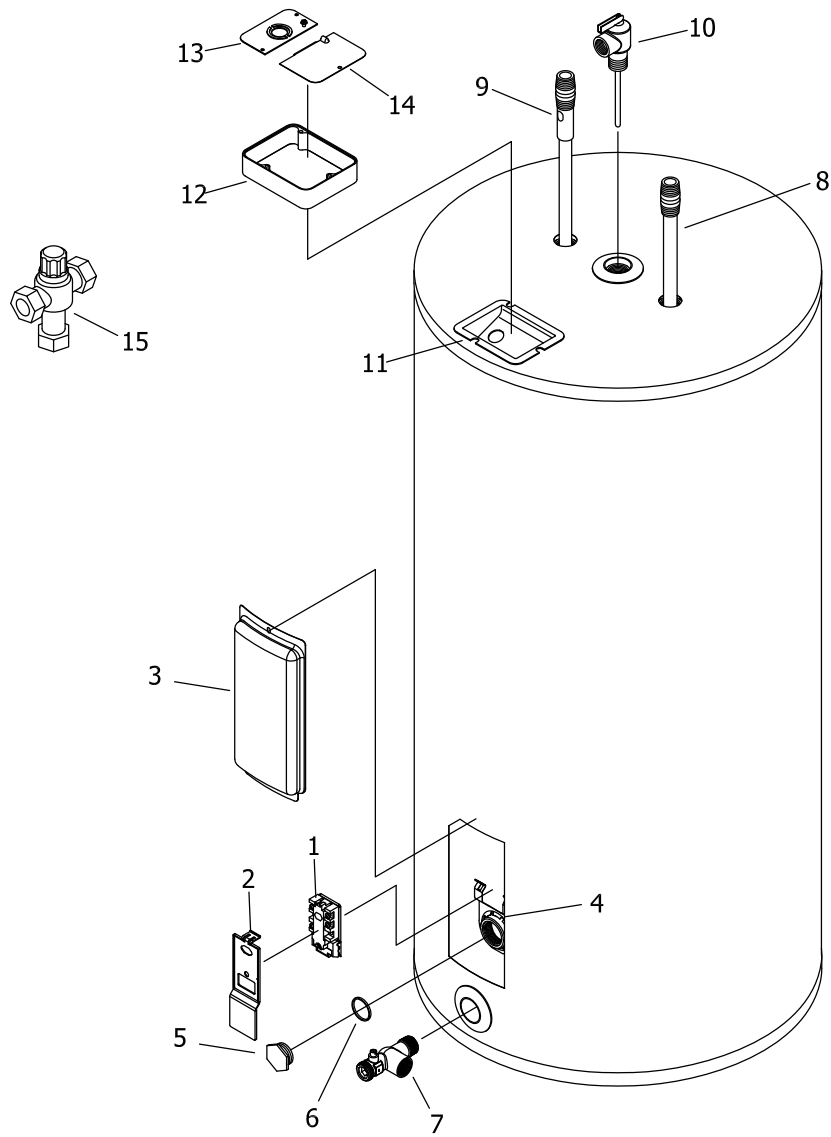

Item Description	Model	Model	Model	Model
	AST-40-6	AST-50-6	AST-80-6	AST-120-6
1 Thermostat Kit w/ Cover & Bracket	415-50691-00	415-50691-00	415-50691-00	415-50691-00
2 Thermostat Cover	223-40399-00	223-40399-00	223-40399-00	223-40399-00
3 Thermostat Access Cover	243-36618-02	243-36618-02	243-36618-02	243-36618-02
4 Thermostat Mounting Bracket	239-50689-00	239-50689-00	239-50689-00	239-50689-00
5 Tank Plug	223-34020-00	223-34020-00	223-34020-00	223-34020-00
6 Tank Plug/Element Gasket	223-34019-00	223-34019-00	223-34019-00	223-34019-00
7 Drain/Return Plug	227-49556-02	227-49556-02	227-49556-02	227-49556-02
8 Cold Water Inlet Diptube, Hydrojet PEX	229-51230-08	229-51230-08	415-51230-09	415-43632-04
9 Hot Water Outlet/Anode Magnesium#	415-47776-05	415-47776-05	415-47776-05	415-47780-01
Hot Water Outlet/Anode Aluminum#	415-55484-00	415-55484-00	415-55484-00	---
Hot Water Outlet/Anode (A420)#	415-55486-00	415-55486-00	415-55486-00	---
10 T&P Valve*	---	---	---	---
11 Electrical Junction Box	239-39450-00	239-39450-00	239-39450-00	239-39450-00
12 Electrical Junction Box Extender	239-40587-00	239-40587-00	239-40587-00	239-40587-00
13 Cover/Conduit Connection w/ Ground Screw	239-55386-00	239-55386-00	239-55386-00	239-55386-00
14 Junction Box Cover	243-39452-00	243-39452-00	243-39452-00	243-39452-00
15 ASSE Approved Mixing Valve	239-51778-00	239-51778-00	239-51778-00	239-51778-00